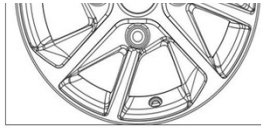

4	4UB1-32540-00	Valve, Rim(TR412)
5	4UB1-X5463-10	Wheel ASSY F/R (AL) 25×8-12 Off Road
6	4UB1-X5461-10	Wheel ASSY F/L (AL) 25×8-12 Off Road
7	GB/T 91 4×32	Cotter PIN 4×32
8	4UB1-24504-00	Slotted Nut M20×1
9	GB/T 1230 20	Washer 20 (GB/T 1230)
10	4UB1-23106-00	Clamp
11	4UB1-23108-00	Boot
12	4UB1-23109-00	Circlip A
13	4UB1-23400-00	Front Drive Axle ASSY

14

REAR WHEEL

后轮