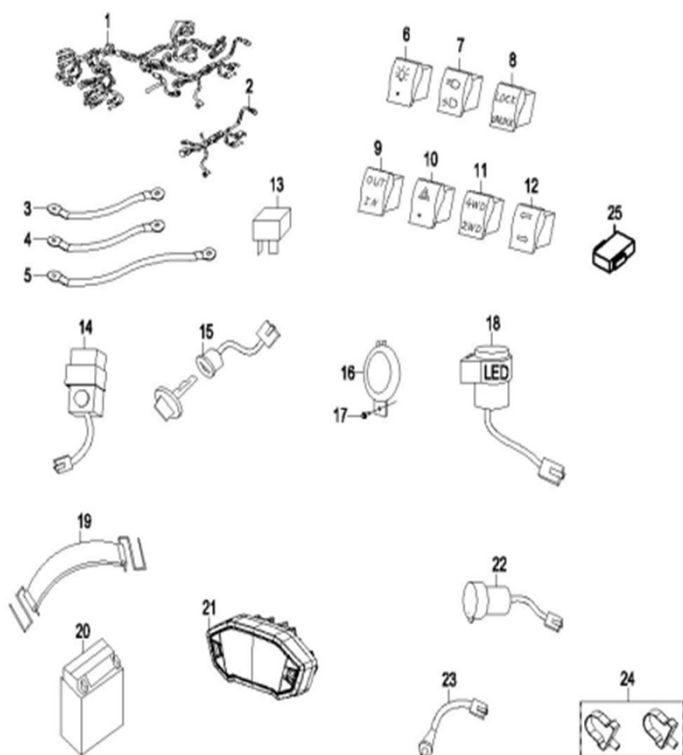

18

ELECTRICAL SYSTEM

电装品

REF. NO.	PART NO.	PART NAME
1	4UB1-80700-80	Main Wire
2-1	4UB1-80830-20	Wiring Harness For EFI
2-2	4UB1-80830-30	Wiring Harness For EFI (Speed limit version)
3	4UB1-80810-00	Starter Wire 1
4	4UB1-80820-10	Starter Wire 2
5	4UB1-80840-00	Starter Motor Wire
6	4UB1-80520-00	Light Switch
7	4UB1-80530-00	HI / LO Beam Switch
8	4UB1-80550-00	Rear Differential Lock Switch.
9	4UB1-80560-00	Winch Switch
10	4UB1-80540-00	Emergency Alarm Switch
11	4UB1-80580-00	2WD-4WD Switch
12	4UB1-80590-00	Turn Signal Switch
13	4UB1-80880-00	Protector
14	4UB1-80910-00	Reverse Relay ASSY
15	4UB1-80510-00	Ignition Switch
16	4UB1-80640-00	Horn
17	GB/T 5789 M6×16	Bolt M6×16 (GB/T 5789)
18	4UB1-80208-00	Flasher Relay ASSY (LED)
19	4UB1-81010-00	Battery Belt
20	4UB1-80980-00	Battery (12V 35Ah)
21	4UB1-80320-00	LCD Meter
22	4UB1-80630-00	USB Charger Plug
23	4UB1-80850-00	Parking Switch
24	4UB1-80770-00	Battery wiring sheath
25	4UB1-81471-00	FOUR PORT RELAY

19 BRAKING ASSY

液压制动总成

REF. NO.	PART NO.	PART NAME
1	4UB1-44350-00	Front Brake Hose Assy (Driver Side)
2	4UB1-44320-00	Brake Master Pump ASSY