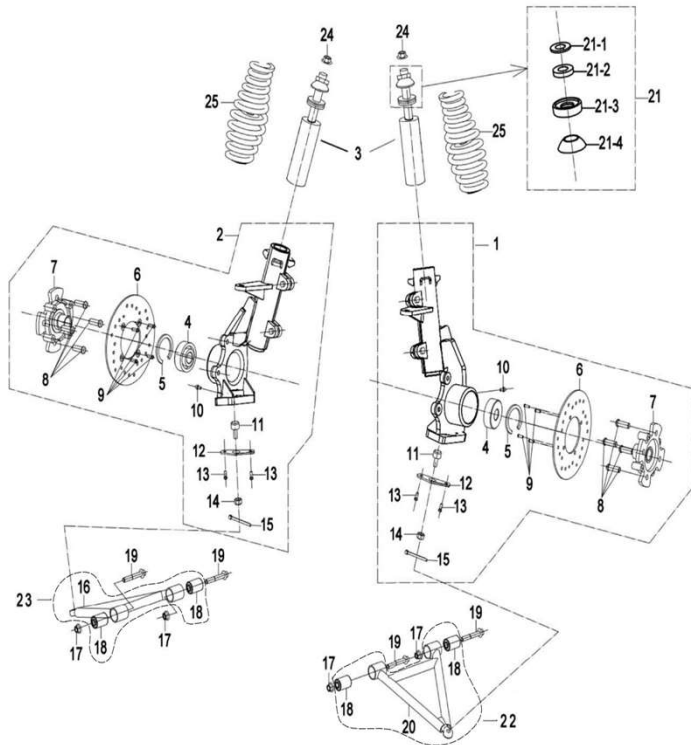

6 SHAND

脚踏板

REF. NO.	PART NO.	PART NAME
1	4UB1-71252-00	Floor Cover, Foot Rest, Front
2	QC/T 608 M6	Spring Nut M6 (QC/T 608)
3	4UB1-71263-00	Retaining Rubber Clip
4	4UB1-71262-10	Retaining rubber
5	GB/T 96.1 10	Washer 10(GB/T 96.1)
6	GB/T 845 ST4.8×19	Screw ST4.8×19 (GB/T 845)
7	GB/T 973 M6×16	Screw M6×16 (GB/T 973)
8	GB/T 96.1 5	Washer 5(GB/T 96.1)
9	4UB1-71251-00	Foot Plate
10	GB/T 973 M6×16	Screw M6×16 (GB/T 973)

7 CHASSIS SHIELD

底盘护板

REF. NO.	PART NO.	PART NAME
1	4UB1-79261-00	Chassis Protection Plate
2	GB/T 973 M6×16	Screw M6×16 (GB/T 973)
3	4UB1-79221-00	Storage Box
4	4UB1-58808-00	Storage Box Heat Protection Plate
5	GB/T 96.1 8	Washer 8 (GB/T 96.1)
6	4UB1-75521-00	Tool bags
7	GB/T 973 M6×16	Screw M6×16 (GB/T 973)

REF. NO.	PART NO.	PART NAME
1	4UB1-31200-00	Front Shock Strut Body Assy, L
2	4UB1-31400-00	Front Shock Strut Body Assy, R
3	4UB1-31210-00	Front Shock Assy
4	4UB1-31270-00	Bearing35
5	GB/T 893.1 64	Circlip 64(GB/T 893.1)
6	4UB1-31553-00	Brake Disc, Front
7	4UB1-31551-00	Wheel Hub, Front
8	4UB1-32552-00	Bolt
9	GB/T 5783 M8×20	Bolt M8×20 (GB/T 5783)
10	4UB1-31260-00	Oil cup M6
11	4UB1-31240-00	Ball Joint Stud
12	4UB1-31232-00	Coupling Mounting Plate
13	GB/T 819.1 M6×16	Bolt M6×16 (GB/T 819.1)
14	GB/T 9458 M10×1.25	Slotted Nut M10×1.25 (GB/T 9459)
15	GB/T 91 2.5×25	Cotter Pin 2.5×25
16	4UB1-31310-10	A-Arm Welding ,R
17	GB/T 6187.2 M12×1.25	Nut M12×1.25 (GB/T 6187.2)
18	4UB1-31120-00	A-Arm Bushing
19	4UB1-31101-00	A-Arm Pivot Shaft
20	4UB1-31110-10	A-Arm Welding, L
21	4UB1-31420-20	Upper Pivot Ball ASSY
21-1	GB/T 97.1 14	Washer 14 (GB/T 97.1)
21-2	4UB1-31209-00	Cushion Rubber
21-3	4UB1-31202-00	Upper Pivot Ball A
21-4	4UB1-31203-00	Lower Pivot Ball B
22	4UB1-31100-00	A-Arm Assy (Bushing & Rubber) ,L
23	4UB1-31300-00	A-Arm Assy (Bushing & Rubber) ,R
24	GB/T 6187.2 M14×1.5	Nut M14×1.5 (GB/T 6187.2)