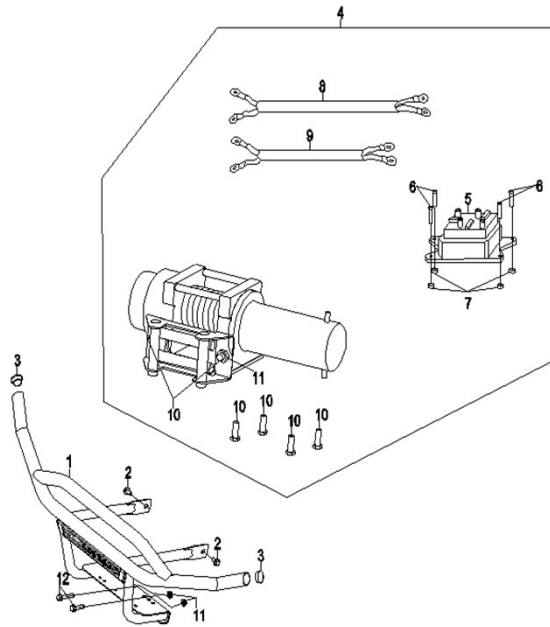

20

SEAT BELT

安全带

REF. NO.	PART NO.	PART NAME
1	4UB1-53510-00	Safety Belt (3 Point)
2	4UB1-53550-00	Belt Lock Assy
3	4UB1-53501-00	Bolt
4	4UB1-53502-00	Spring Washer

5	4UB1-53503-00	Washer
6	4UB1-53504-00	Nut
7	4UB1-53505-00	Bolt A
8	4UB1-53506-00	Washer
9	4UB1-53507-00	Bolt
10	4UB1-53509-00	Bolt 7/16×35

21 ROPs 保护框组件

REF. NO.	PART NO.	PART NAME
1	4UB1-52100-40	Member,Roof Frame, R
2	4UB1-52400-00	Member,Roof Frame, L
3	4UB1-52200-00	Member, Roof Frame, Front
4	4UB1-52300-00	Member, Roof Frame, Rear
5	M10X1.25X45 (GB/T5789)	Bolt M10×1.25×45
6	GB/T70.1 M10X1.5X45	Bolt M10×1.5×45
7	4UB1-53509-00	Bolt 7/16×35
8	M10X1.5	Nut M10×1.5 (GB/T 6187.2)
9	M10×1.25×16 (GB/T 5789)	Bolt M10×1.25×16 (GB/T 5789)
10	M6×16 (GB/T 5789)	Bolt M6×16 (GB/T 5789)
11	M10×1.25 (GB/T 6187.2)	Nut M10×1.25 (GB/T 6187.2)
12	4UB1-70210-10	Rear View Mirror, R
13	4UB1-70220-10	Rear View Mirror, L
14	4UB1-53504-00	Nut7/16
15		

REF. NO.	PART NO.	PART NAME
1	4UB1-55100-00	Front Bumper
2	GB/T 5789 M8×25	Bolt M8×25 (GB/T 5789)
3	4UB1-76001-00	Plug
4	4UB1-80202-00	Winch Motor Assy
5	4UB1-X8020-20	Winch Relay
6	GB/T 5789 M6×30	Bolt M6×30 (GB/T 5789)
7	GB/T 5789 M8×20	Nut M6 (GB/T 6187.1)
8	4UB1-X8020-21	Cable (Winch Relay - Battery)
9	4UB1-X8020-22	Cable (Winch Relay - Motor)
10	GB/T 16674.1 M8×25	Bolt M8×25(GB/T 16674.1)
11	GB/T 6187.1 M8	Nut M8 (GB/T 6187.1)
12	GB/T 5789 M6×16	Bolt M6×16(GB/T 5789)