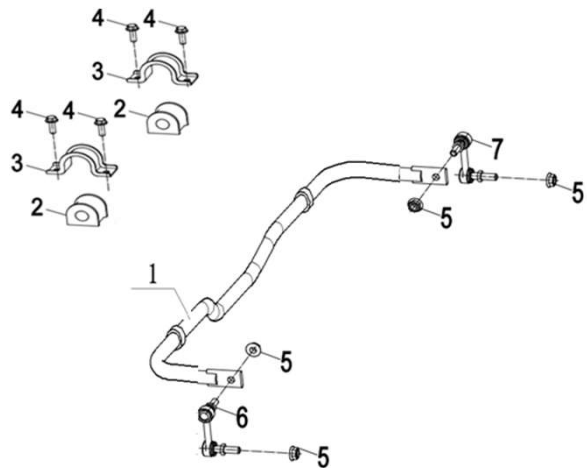

23 Rear stabilizer bar 后横向稳定杆

REF. NO.	PART NO.	PART NAME
1	4UB1-35610-00	Bar ,Stabilizer
2	4UB1-35602-00	Bush.Stabilizer
3	4UB1-35601-00	Clamp, Stabilizer
4	GB/T 5789 M8×20	Bolt M8×20 (GB/T 5789)
5	GB/T 6187.2 M10×1.25	Nut M10×1.25 (GB/T 6187.2)
6	4UB1-35630-00	JOINT, STABILIZER R
7	4UB1-35620-00	JOINT, STABILIZER L