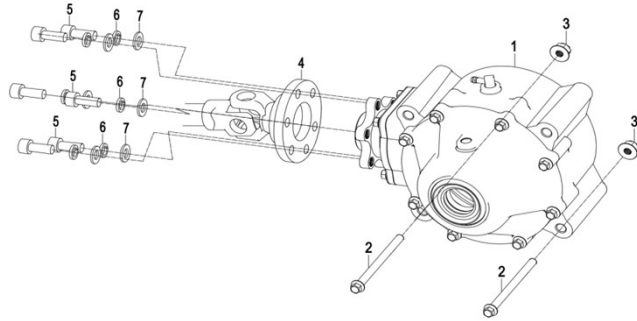

11

REAR AXLE & REAR DRIVE SHAFT

后桥组件、后传动轴

REF. NO.	PART NO.	PART NAME
1	4UB1-23900-00	Rear Axle Assy
2	4UB1-32142-00	Bolt M10×1.25×110
3	M10×1.25	Nut M10×1.25
4	4UB1-23300-00	Rear Drive Shaft
5	M10×1.25×25	Bolt M10×1.25×25
6	GB/T 93 10	Spring Washer φ10
7	GB/T 97.1 10	Flat Washer φ10

12