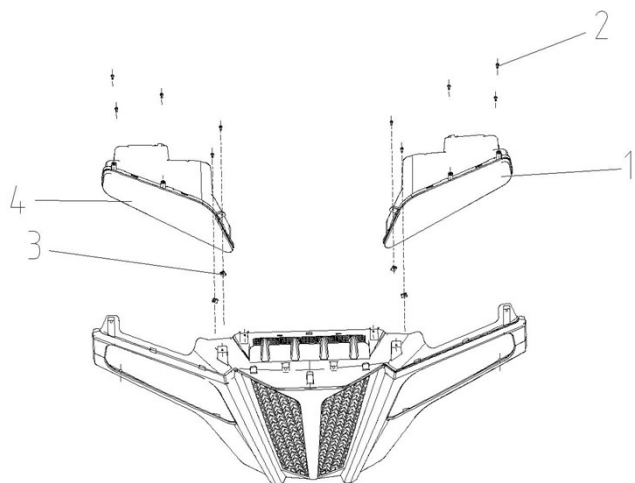

19 Cart Light 前照灯

REF. NO.	PART NO.	PART NAME
1	4UB1-80206-00	Head Light (LED), L
2	GB/T 845 ST4.2×13	Screw ST4.2×13 (GB/T 845)
3	Q397A ST4.2	Spring Nut ST4.2 (Q397A)
4	4UB1-80205-00	Head Light (LED), R

25 Extension Roof (长顶棚)

REF. NO.	PART NO.	PART NAME