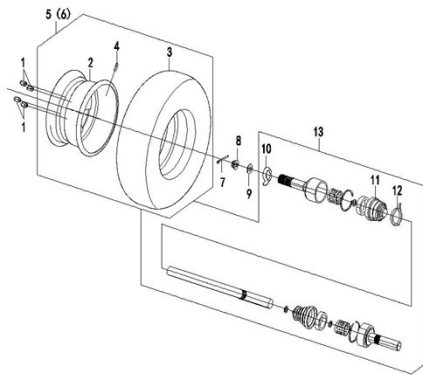

4	4UB1-32540-00	Valve, Rim(TR412)
5	4UB1-X5463-10	Wheel ASSY F/R (AL) 25×8-12 Off Road
6	4UB1-X5461-10	Wheel ASSY F/L (AL) 25×8-12 Off Road
7	GB/T 91 4×32	Cotter PIN 4×32
8	4UB1-24504-00	Slotted Nut M20×1
9	GB/T 1230 20	Washer 20 (GB/T 1230)
10	4UB1-23106-00	Clamp
11	4UB1-23108-00	Boot
12	4UB1-23109-00	Circlip A
13	4UB1-23400-00	Front Drive Axle ASSY

14

REAR WHEEL

后轮