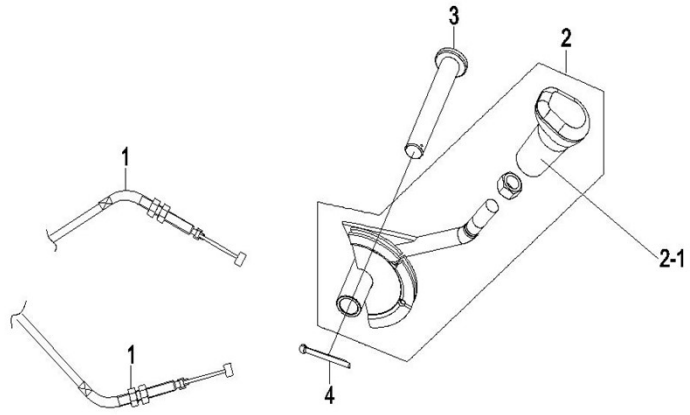

REF. NO.	PART NO.	PART NAME
1	4UB1-42620-10	Shift Push Cable, Assy
2	4UB1-42610-20	Front Brake Caliper Body, R
2-1	4UB1-42611-00	Knob Shifter
3	4UB1-42601-00	Alxe Of The Shifter
4	9500325025002300	Cotter Pin 2.5×25