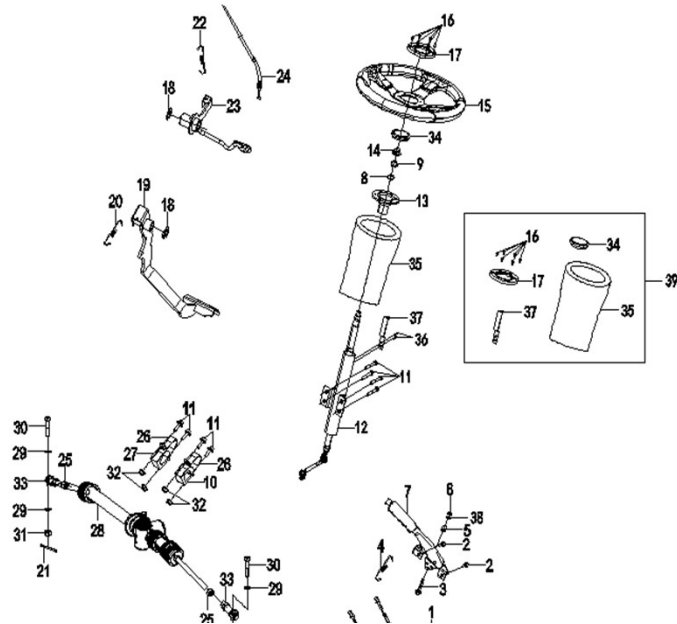

STEERING ASSY

操纵系统

REF. NO.	PART NO.	PART NAME
1	4UB1-45520-00	Parking Brake Cable
2	GB/T 5789 M8×16	Bolt M8×16 (GB/T 5789)
3	4UB1-45503-00	Parking Handle Axis
4	4UB1-45502-00	Spring, Parking Handle
5	4UB1-45504-00	Bushing
6	GB/T 6187.1 M6	Nut M6 (GB/T 6187.1)
7	4UB1-45510-00	Parking Handle ASSY
8	GB/T 97.1 12	Washer 12 (GB/T 97.1)
9	GB/T 93 12	Spring Washer 12 (GB/T 93)
10	4UB1-41109-10	Bush B
11	GB/T 5789 M10×1.25×20	Bolt M10×1.25×20 (GB/T 5789)
12	4UB1-41130-00	Column,Steering
13	4UB1-41101-00	Holder, Steering Wheel
14	GB/T 6173 M12×1.25	Nut M12×1.25 (GB/T 6173)
15	4UB1-41110-00	Wheel, Steering
16	GB/T 70.1 M5×20	Screw M5×20 (GB/T 70.1)
17	4UB1-41102-00	Cover,Steering Wheel