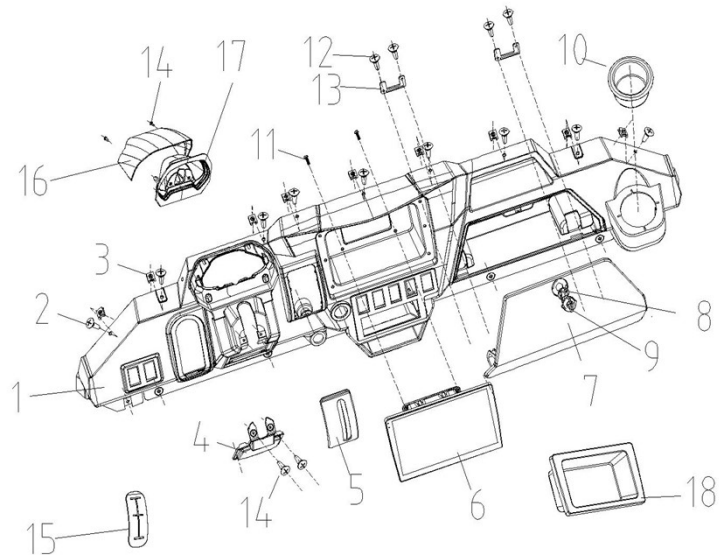

4 DASHBOARD 仪表台

REF. NO.	PART NO.	PART NAME
1	4UB1-71120-00	Panel, Dashboard
2	GB/T 973 M6×16	Screw M6×16 (GB/T 973)
3	QC/T 608 M6	Spring Nut M6 (QC/T 608)
4	4UB1-71146-00	Steering Wheel Maintenance Cover
5	4UB1-71121-00	Gearshift cover
6	4UB1-86200-00	TFT Multimedia Screen (10")
7	4UB1-71143-00	Glovebox
8	4UB1-77146-00	Glovebox Cushion Rubber
9	4UB1-71147-00	Glovebox Switch
10	4UB1-71144-00	Cup Holder
11	GB/T 973 M5×10	Screw M5×10 (GB/T 973)
12	Screw ST4.2×16	Screw ST4.2×16 (GB/T 845)
13	4UB1-71145-00	Glovebox Mounting Plate
14	GB/T 845 ST4.2×13	Screw ST4.2×13 (GB/T 845)
15	4UB1-71125-00	Parking Handle Dustproof Rubber