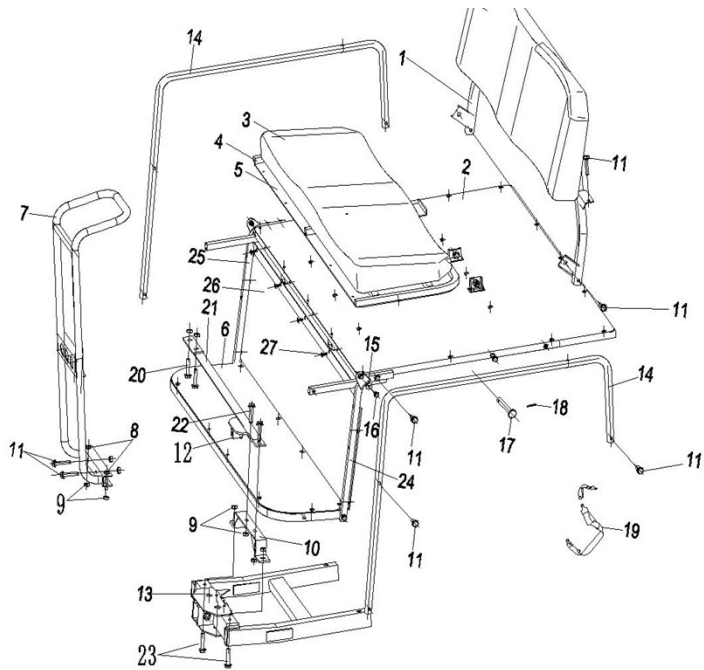

3	4UB1-61020-00	Seat cushion
4	4UB1-61021-00	Rear Seat Frame
5	4UB1-61022-00	Rear Seat Frame
6	4UB1-61080-00	Pedal Plate ASSY
7	4UB1-61060-00	Middle Armrest
8	GB/T 5789 M10×1.25×45	Bolt M10×45 (GB/T 5789)
9	GB/T 6187.1 M10×1.25	Nut M8 (GB/T 6187.1)
10	4UB1-61030-00	Support Connecting Tube ASSY
11	GB/T 5789 M8×40	Bolt M8×40 (GB/T 5789)
12	4UB1-86901-00	Reverse Camera
13	4UB1-59700-00	Rear Towing Frame
14	4UB1-61076-00	Pedal, Linkage
15	4UB1-61802-00	Bushing
16	GB/T 16674.1 M8×25	Bolt M8X25(GB/T 5789)
17	4UB1-63001-00	Pin Axle
18	GB/T 623 4×75	B Pin 4×75
19	4UB1-53520-00	Safety Belt (2 Point)
20	GB/T 5789 M8×20	Bolt M8X20(GB/T 5789)
21	4UB1-61040-00	Rear Center Arm rest Holder Assy
22	GB/T 5789 M8×50	Bolt M8×50 (GB/T 5789)
23	GB/T 5789 M8×80	Bolt M8×80 (GB/T 5789)
24	4UB1-61071-00	Rear Foot rest Plate Rack, L
25	4UB1-61072-00	Rear Foot rest Plate Rack, R
26	4UB1-61073-00	Foot rest Dam-board
27	GB/T 973 M6×16	Screw M6×16 (GB/T 973)