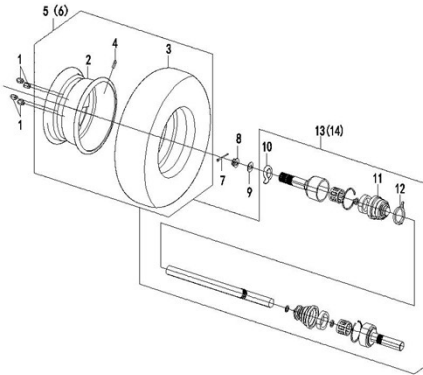

REF. NO.	PART NO.	PART NAME
1	4UB1-24503-00	Nut, Wheel
2	4UB1-24560-00	Rim (AL)
3	4UB1-24130-00	Tire, R/R25×10-12 Off Road
	4UB1-24140-00	Tire, R/L25×10-12 Off Road
4	4UB1-24540-00	Valve, Rim(TR412)
5	4UB1-X5563-10	Wheel ASSY RR (AL) 25×10-12 Off Road
6	4UB1-X5561-10	Wheel ASSY RL (AL) 25×10-12 Off Road
7	9500340032002300	Cotter Pin 4×32
8	4UB1-24504-00	Slotted Nut M20×1
9	940832000001300	Washer 20 (GB/T 1230)
10	4UB1-23106-00	Clamp
11	4UB1-23108-00	Boot
12	4UB1-23109-00	Circlip A
13	4UB1-23100-10	Rear Drive Axle ASSY ,L
14	4UB1-23200-10	Rear Drive Axle ASSY ,R