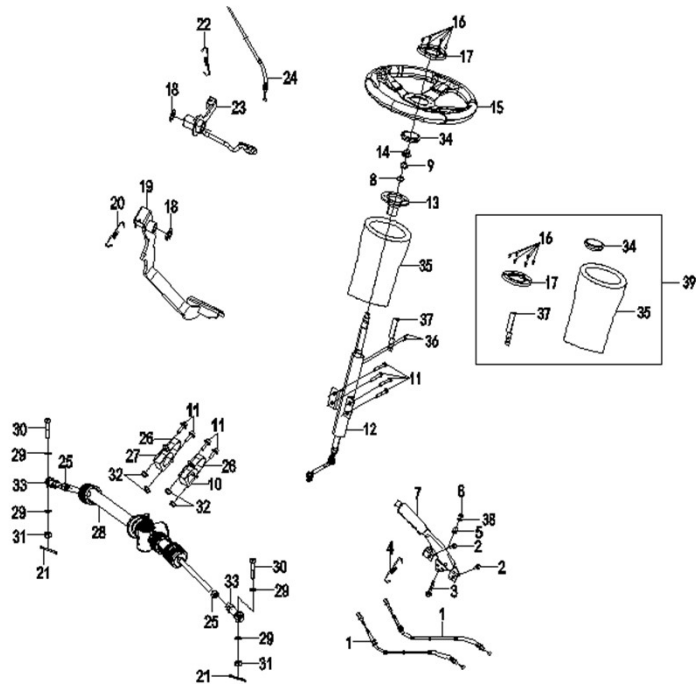

## STEERING ASSY

操纵系统

REF. NO.	PART NO.	PART NAME
1	4UB1-45520-00	Parking Brake Cable
2	GB/T 5789 M8×16	Bolt M8×16 (GB/T 5789)
3	4UB1-45503-00	Parking Handle Axis
4	4UB1-45502-00	Spring, Parking Handle
5	4UB1-45504-00	Bushing
6	GB/T 6187.1 M6	Nut M6 (GB/T 6187.1)
7	4UB1-45510-00	Parking Handle ASSY
8	GB/T 97.1 12	Washer 12 (GB/T 97.1)
9	GB/T 93 12	Spring Washer 12 (GB/T 93)
10	4UB1-41109-10	Bush B
11	GB/T 5789 M10×1.25×20	Bolt M10×1.25×20 (GB/T 5789)
12	4UB1-41130-00	Column,Steering
13	4UB1-41101-00	Holder, Steering Wheel
14	GB/T 6173 M12×1.25	Nut M12×1.25 (GB/T 6173)
15	4UB1-41110-00	Wheel, Steering
16	GB/T 70.1 M5×20	Screw M5×20 (GB/T 70.1 )
17	4UB1-41102-00	Cover,Steering Wheel

REF. NO.	PART NO.	PART NAME
24	4UB1-43150-10	Cable, Throttle
25	9350312018261300	Nut M12×1.25 (GB/T 6187.2)
26	4UB1-41107-00	Cushion Rubber of Clip , Steering
27	4UB1-41108-10	Cushion Rubber A
28	4UB1-41120-20	Steering ASSY
29	9401310000031300	Washer 10 (GB/T 97.1)
30	9173310055281300	Bolt M10×1.25×55
31	9383310016261300	Slotted Nut M10×1.25 (GB/T 9459)
32	9330310015261300	Nut M10×1.25 (GB/T 6187.2)
33	4UB1-41170-00	Tie Rod End B
34	4UB1-41106-00	Horn Switch
35	4UB1-51830-00	Steering Wheel Plastic Sleeve
36	9214340060002300	Screw M4×6 (GB/T 818)
37	4UB1-80610-00	Switch Bracket Assembly
38	9402306000031300	Washer 6
39	4UB1-X8061-00	Horn Switch Assembly