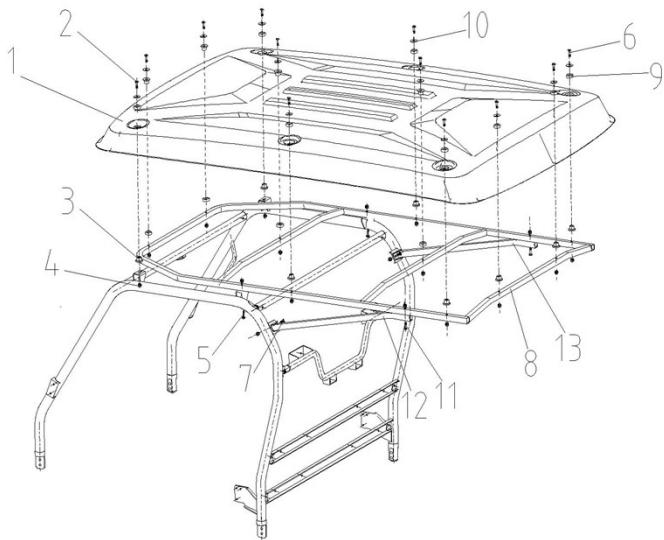

1	4UB1-70602-00	Extension Roof
2	GB/T 16674.1 M8×30	Bolt M8×30 (GB/T 16674.1)
3	4UB1-14402-00	WATER TANK RUBBER CUSHION
4	GB/T 6187.1 M8	Nut M8 (GB/T 6187.1)
5	GB/T 16674.1 M8×40	Bolt M8×35 (GB/T 16674.1)
6	GB/T 16674.1 M8×55	Bolt M8×55 (GB/T 16674.1)
7	GB/T 16674.1 M8×20	Bolt M8×20 (GB/T 16674.1)
8	4UB1-52600-00	Extension Roof mounting Frame
9	4UB1-15101-00	MOUNTING BUFFER RUBBER A
10	4UB1-70603-00	Plain Ø8x30*2
11	GB/T 16674.1 M8×65	Bolt M8×65 (GB/T 16674.1)
12	4UB1-52610-00	Extension roof holder (L)
13	4UB1-52620-00	Extension roof holder (R)