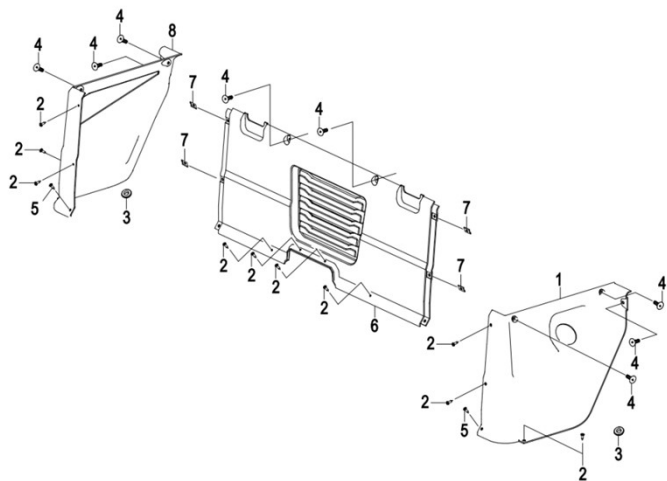

5 SIDE COVER

侧盖围板

REF. NO.	PART NO.	PART NAME
1	4UB1-71241-00	Seat, Cover Plate, L
2	GB/T 973 M6×16	Screw M6×16 (GB/T 973)
3	4UB1-71113-00	Fixed Hood Ring
4	GB/T 973 M6×16	Screw M6×16 (GB/T 973)
5	GB/T 973 M6×16	Screw M6×16 (GB/T 973)
6	4UB1-71231-00	Seat, Cover Plate, Front
7	QC/T 608 M6	Spring Nut M6 (QC/T 608)
8	4UB1-71242-00	Seat, Cover Plate, R