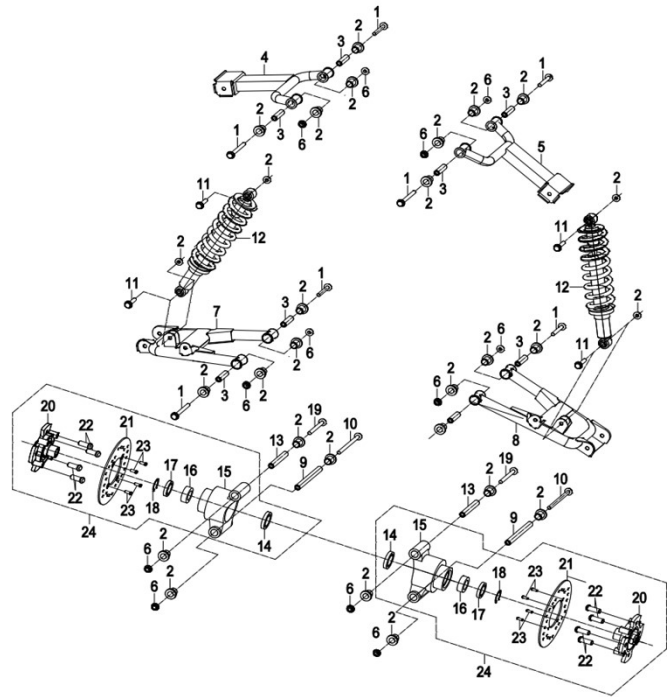

25	4UB1-31211-00	Front Shock Spring

REF. NO.	PART NO.	PART NAME
1	4UB1-32102-00	Lower A-Arm Axle, Rear
2	4UB1-32103-00	Upper A-Arm Rubber, Rear, L
3	4UB1-32105-00	Lower A-Arm Bushing, Rear, L
4	4UB1-32110-00	Upper A-Arm Welding, Rear, L
5	4UB1-32310-00	Upper A-Arm Welding, Rear, R
6	GB/T 6187.2 M10×1.25	Nut M10×1.25 (GB/T 6187.2)
7	4UB1-32130-10	Lower A-Arm Welding, Rear, L
8	4UB1-32330-10	Lower A-Arm Welding, Rear, R
9	4UB1-32145-00	Upper Hub Bush, Rear
10	4UB1-32143-00	Bolt M10×1.25×135
11	4UB1-32201-00	Bolt M10×1.25×50
12	4UB1-32230-00	Shock absorber ASSY, Rear
13	4UB1-32146-00	Lower Hub Bush, Rear
14	4UB1-32150-00	Seal 61.5 43 12
15	4UB1-32141-00	Carrier Bearing Wheel, Rear
16	4UB1-32170-00	Bearing 34
17	4UB1-3216-000	Seal 58 41.2 12
18	GB/T 893.1 58	Circlip 58(GB/T 893.1)
19	4UB1-32142-00	Bolt M10×1.25×110
20	4UB1-32551-00	Wheel Hub, Rear
21	4UB1-32554-00	Brake Disc, R
22	4UB1-32552-00	Bolt
23	GB/T 5783 M8×20	Bolt M8×20 (GB/T 5783)
24	4UB1-X5514-00	Carrier Bearing Wheel Assy, Rear

9 REAR SUSPENSION SYSTEM 后悬挂系统