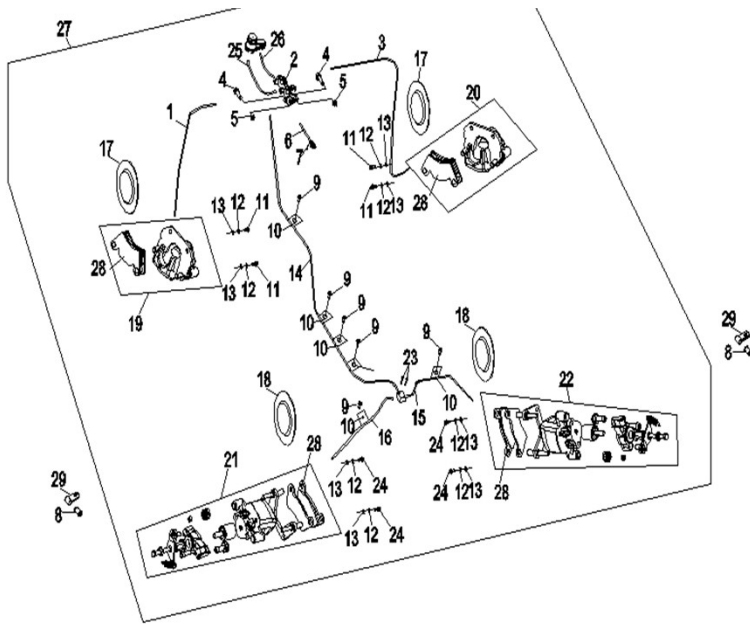

3	4UB1-44360-00	Front Brake Hose Assy (Passenger Side)
4	GB/T 16674.1 M8×30	Bolt M8×30 (GB/T 16674.1)
5	GB/T 6187.1 M8	Nut M8 (GB/T 6187.1)
6	4UB1-44327-00	Putter
7	GB/T 91 2.0×25	Cotter Pin 2.0×25
8	4UB1-44506-00	Rubber Cover
9	GB/T 16674.1 M6×12	Bolt M6×12 (GB/T 16674.1)
10	4UB1-44311-00	Hose Clamp
11	GB/T 5783 M8×25	Bolt M8×25 (GB/T 5783)
12	GB/T 93 8	Spring Washer 8 (GB/T 93)
13	GB/T 97.1 8	Washer 8 (GB/T 97.1)
14	4UB1-44420-00	Middle Brake Hose Assy
15	4UB1-44410-00	Rear Brake Hose Assy (Passenger Side)
16	4UB1-44390-00	Rear Brake Hose Assy (Driver Side)
17	4UB1-31553-00	Brake Disc, F
18	4UB1-32554-00	Brake Disc, R
19	4UB1-44330-00	Front Brake Caliper ASSY (Driver Side)
20	4UB1-44340-00	Front Brake Caliper ASSY (Passenger Side)
21	4UB1-44370-00	Rear Brake Caliper ASSY (Driver Side)
22	4UB1-44380-00	Rear Brake Caliper ASSY (Passenger Side)
23	GB/T 818 M5×30	Screw M5×30 (GB/T 818)
24	GB/T 16674.1 M8×22	Bolt M8×22 (GB/T 16674.1)
25	4UB1-44324-00	Main Pump Brake Hose, R
26	4UB1-44323-00	Main Pump Brake Hose, F
27	4UB1-44310-20	Brake Assembly
28	4UB1-44332-00	Inside / Outside pad
29	4UB1-44505-00	Clamps

20

SEAT BELT

安全带

REF. NO.	PART NO.	PART NAME
1	4UB1-53510-00	Safety Belt (3 Point)
2	4UB1-53550-00	Belt Lock Assy
3	4UB1-53501-00	Bolt
4	4UB1-53502-00	Spring Washer