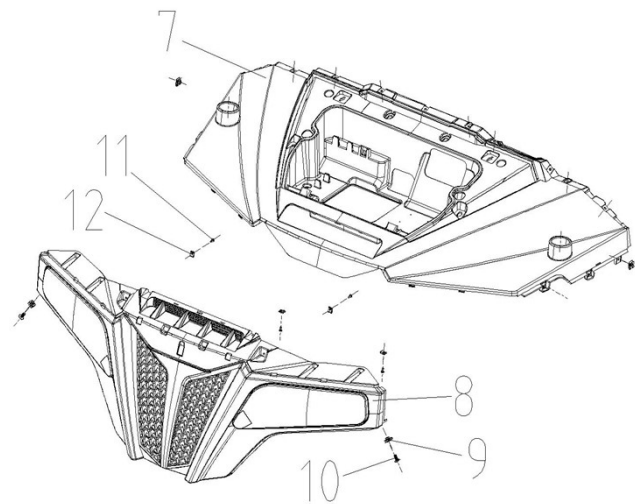

3

2 COWLING 导流罩

REF. NO.	PART NO.	PART NAME
1	4UB1-71114-10	Fixed Hood Latch Hook
2	4UB1-71115-00	Ring
3	4UB1-71112-041	Removable Maintenance Hood Cover (Burgundy Red)
	4UB1-71112-072	Removable Maintenance Hood Cover (Gemstone Blue)
	4UB1-71112-054	Removable Maintenance Hood Cover (Quick sand)
	4UB1-71112-063	Removable Maintenance Hood Cover (Camouflage)
	4UB1-71112-025	Removable Maintenance Hood Cove (Pearl Black)
4	4UB1-71111-025	Removable Decorative Hood
5	Q397A ST4.2	Spring Nut ST4.2 (Q397A)
6	GB/T 845 ST4.2×13	Screw ST4.2×13 (GB/T 845)
7	4UB1-71113-041	Removable Hood (Burgundy Red)
	4UB1-71113-072	Removable Hood (Gemstone Blue)
	4UB1-71113-054	Removable Hood (Quick sand)
	4UB1-71113-063	Removable Hood (Camouflage)
	4UB1-71113-025	Removable Hood (Pearl Black)
8	4UB1-71001-00	Grill Front
9	QC/T 608 M6	Spring Nut M6 (QC/T 608)
10	GB/T 973 M6×16	Screw M6×16 (GB/T 973)
11	GB/T 845 ST4.2×13	Screw ST4.2×13 (GB/T 845)
12	Q397A ST4.2 ST4.2	Spring Nut ST4.2 (Q397A)