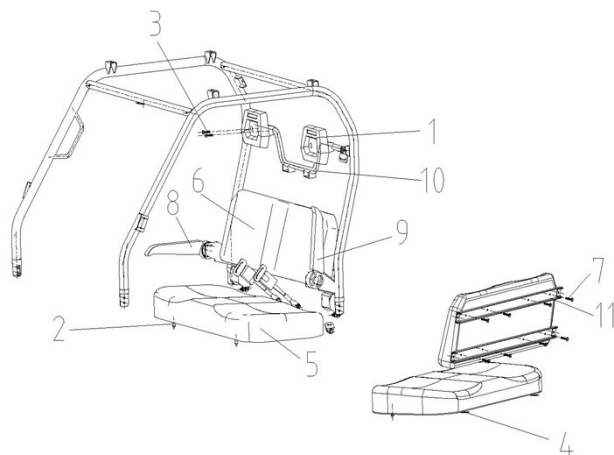

15

SEAT ASSY

座椅总成

REF. NO.	PART NO.	PART NAME
1	4UB1-51200-10	Head Rest
2	4UB1-51102-10	Pin, Seat ASSY
3	GB/T 5789 M8×16	Bolt M8×16 (GB/T 5789)
4	4UB1-51101-00	Seat Lock
5	4UB1-51100-00	Seat Cushion ASSY
6	4UB1-51310-00	Back Rest
7	GB/T 5789 M6×16	Bolt M6×16 (GB/T 5789)
8	4UB1-54600-00	Folding Arm Rest, R
9	4UB1-54500-00	Folding Arm Rest, L
10	4UB1-52220-10	Headrest Bracket Assy
11	4UB1-52301-00	Mounting Bracket

15