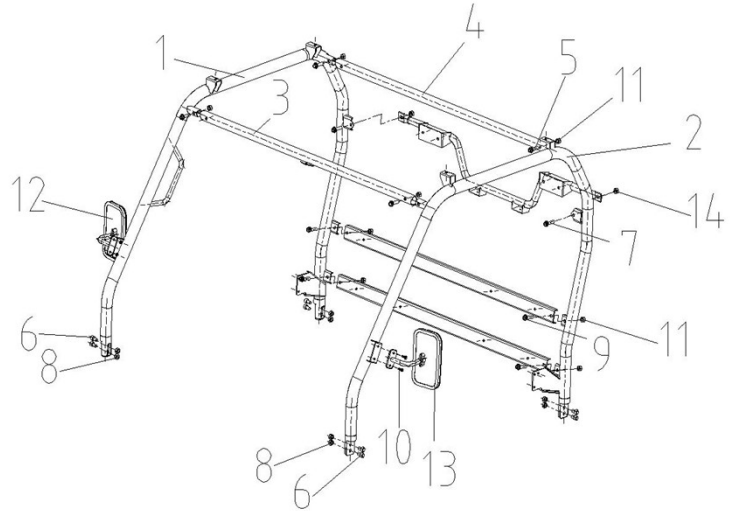

20

SEAT BELT

安全带

REF. NO.	PART NO.	PART NAME
1	4UB1-53510-00	Safety Belt (3 Point)
2	4UB1-53550-00	Belt Lock Assy
3	4UB1-53501-00	Bolt
4	4UB1-53502-00	Spring Washer

5	4UB1-53503-00	Washer
6	4UB1-53504-00	Nut
7	4UB1-53505-00	Bolt A
8	4UB1-53506-00	Washer
9	4UB1-53507-00	Bolt
10	4UB1-53509-00	Bolt 7/16×35

21 ROPs 保护框组件

REF. NO.	PART NO.	PART NAME
1	4UB1-52100-40	Member,Roof Frame, R
2	4UB1-52400-00	Member,Roof Frame, L
3	4UB1-52200-00	Member, Roof Frame, Front
4	4UB1-52300-00	Member, Roof Frame, Rear
5	M10X1.25X45 (GB/T5789)	Bolt M10×1.25×45
6	GB/T70.1 M10X1.5X45	Bolt M10×1.5×45
7	4UB1-53509-00	Bolt 7/16×35
8	M10X1.5	Nut M10×1.5 (GB/T 6187.2)
9	M10×1.25×16 (GB/T 5789)	Bolt M10×1.25×16 (GB/T 5789)
10	M6×16 (GB/T 5789)	Bolt M6×16 (GB/T 5789)
11	M10×1.25 (GB/T 6187.2)	Nut M10×1.25 (GB/T 6187.2)
12	4UB1-70210-10	Rear View Mirror, R
13	4UB1-70220-10	Rear View Mirror, L
14	4UB1-53504-00	Nut7/16
15		