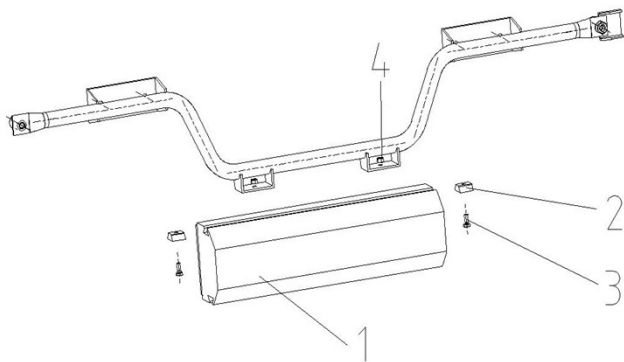

Speaker Assy

音响

REF. NO.	PART NO.	PART NAME
1	4UB1-86100-00	Bluetooth Speaker
2	4UB1-86101-00	Speaker mounting plate
3	9151306016281300	Bolt M6×16 (GB/T 5783)
4	9330306013241300	Nut M6 (GB/T 6187.1)