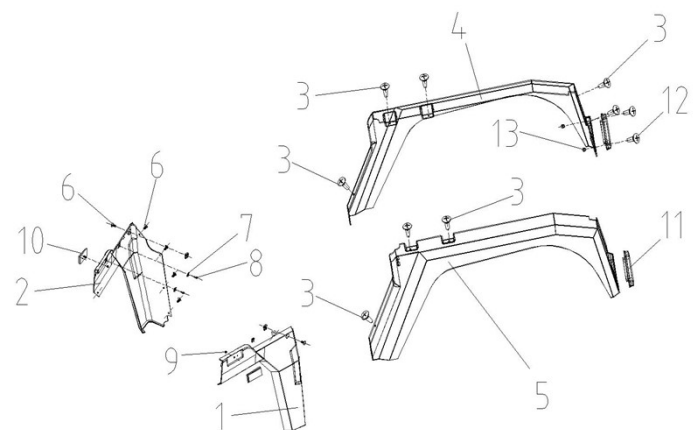

3 FENDER 挡泥板

REF. NO.	PART NO.	PART NAME
1	4UB1-71171-00	Front Fender, L
2	4UB1-71181-00	Front Fender, R
3	GB/T 973 M6×16	Screw M6×16 (GB/T 973)
4	4UB1-71281-00	Rear Fender, R (Golf version only)
5	4UB1-71261-00	Rear Fender, L (Golf version only)
6	GB/T 973 M6×16	Screw M6×16 (GB/T 973)
7	Q397A ST4.2	Spring Nut ST4.2 (Q397A)
8	GB/T 845 ST4.2×13	SCREW ST4.2×13 (GB/T 845)
9	GB/T 6187.1 M6	Nut M6 (GB/T 6187.1)
10	4UB1-71178-00	Reflecting Film
11	4UB1-80209-00	Rear Tail Light
12	GB/T 973 M4×25	Screw M4×25 (GB/T 973)
13	GB/T 6187.1 M4	Nut M4 (GB/T 6187.1)