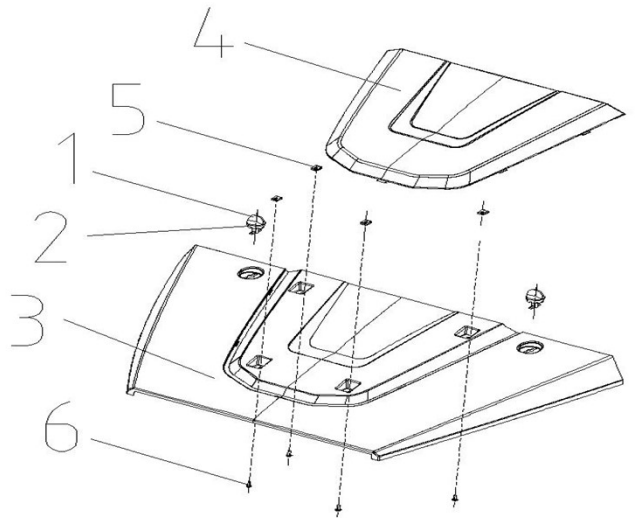

3

2 COWLING 导流罩

REF. NO.	PART NO.	PART NAME
1	4UB1-71114-10	Fixed Hood Latch Hook
2	4UB1-71115-00	Ring
3	4UB1-71112-041	Removable Maintenance Hood Cover (Burgundy Red)
	4UB1-71112-072	Removable Maintenance Hood Cover (Gemstone Blue)
	4UB1-71112-054	Removable Maintenance Hood Cover (Quick sand)
	4UB1-71112-063	Removable Maintenance Hood Cover (Camouflage)
	4UB1-71112-025	Removable Maintenance Hood Cove (Pearl Black)
4	4UB1-71111-025	Removable Decorative Hood
5	Q397A ST4.2	Spring Nut ST4.2 (Q397A)
6	GB/T 845 ST4.2×13	Screw ST4.2×13 (GB/T 845)
7	4UB1-71113-041	Removable Hood (Burgundy Red)
	4UB1-71113-072	Removable Hood (Gemstone Blue)
	4UB1-71113-054	Removable Hood (Quick sand)
	4UB1-71113-063	Removable Hood (Camouflage)
	4UB1-71113-025	Removable Hood (Pearl Black)
8	4UB1-71001-00	Grill Front
9	QC/T 608 M6	Spring Nut M6 (QC/T 608)
10	GB/T 973 M6×16	Screw M6×16 (GB/T 973)
11	GB/T 845 ST4.2×13	Screw ST4.2×13 (GB/T 845)
12	Q397A ST4.2 ST4.2	Spring Nut ST4.2 (Q397A)