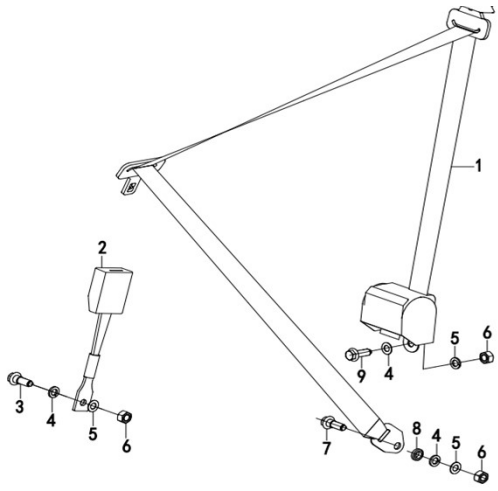

20

SEAT BELT

安全带

REF. NO.	PART NO.	PART NAME
1	4UB1-53510-00	Safety Belt (3 Point)
2	4UB1-53550-00	Belt Lock Assy
3	4UB1-53501-00	Bolt
4	4UB1-53502-00	Spring Washer

5	4UB1-53503-00	Washer
6	4UB1-53504-00	Nut
7	4UB1-53505-00	Bolt A
8	4UB1-53506-00	Washer
9	4UB1-53507-00	Bolt
10	4UB1-53509-00	Bolt 7/16×35