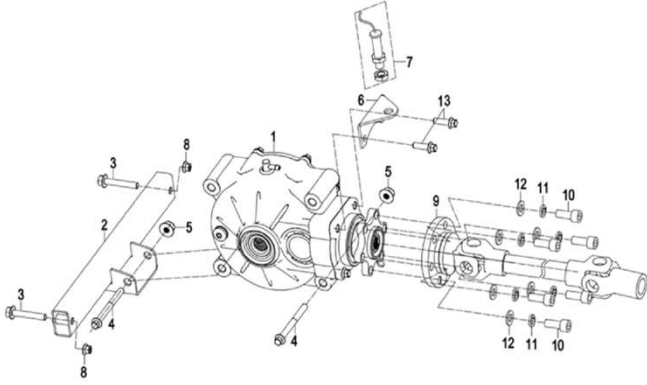

10

FRONT AXLE & FRONT DRIVE SHAFT

前桥组件、前传动轴

REF. NO.	PART NO.	PART NAME
1	4UB1-23500-00	Front Axle Assy
2	4UB1-23700-00	Mounting Plate
3	GB/T 5789 M8×80	Bolt M8×80
4	4UB1-23010-00	Bolt M10×1.25×85
5	GB/T 6187.2 M10×1.25	Nut M10×1.25
6	4UB1-23800-00	Bracket For Vehicle Speed Sensor
7	4UB1-80930-00	Speed Sensor
8	GB/T 6187.1 M8	Nut M8 (GB/T 6187.1)
9	4UB1-23600-00	Front Drive Shaft
10	M10×1.25×25	Bolt M10×1.25×25
11	GB/T 93 10	Spring Washer φ10
12	GB/T 97.1 10	Flat Washer φ10
13	GB/T 5789 M8×25	Bolt M8×25