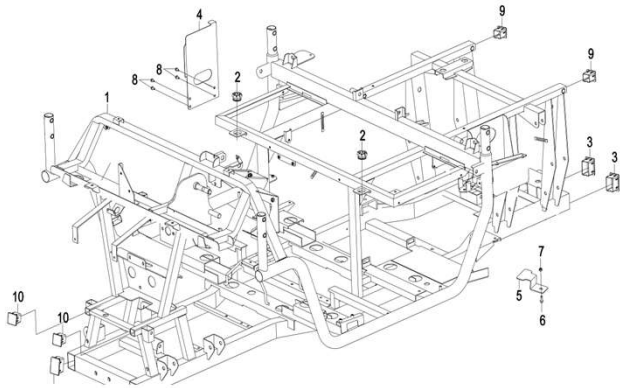

1 FRAME 车架

REF. NO.	PART NO.	PART NAME
1	4UB1-21010-00	Frame
2	4UB1-77302-00	Rubber Set,Seat
3	4UB1-76330-10	Plug
4	4UB1-58171-00	Large Storage Insulation Plate
5	4UB1-58315-00	Brake Pipe Protection Plate
6	GB/T 5789 M8×20	Bolt M8×20 (GB/T 5789)
7	GB/T 6187.1 M8	Nut M8 (GB/T 6187.1)
8	GB/T 5789 M6×16	Bolt M6×16 (GB/T 5789)
9	4UB1-76873-00	Plug 40×20
10	4UB1-76875-00	Plug 25×40

6 SHAND

脚踏板

REF. NO.	PART NO.	PART NAME
1	4UB1-71252-00	Floor Cover, Foot Rest, Front
2	QC/T 608 M6	Spring Nut M6 (QC/T 608)
3	4UB1-71263-00	Retaining Rubber Clip
4	4UB1-71262-10	Retaining rubber
5	GB/T 96.1 10	Washer 10(GB/T 96.1)
6	GB/T 845 ST4.8×19	Screw ST4.8×19 (GB/T 845)
7	GB/T 973 M6×16	Screw M6×16 (GB/T 973)
8	GB/T 96.1 5	Washer 5(GB/T 96.1)
9	4UB1-71251-00	Foot Plate
10	GB/T 973 M6×16	Screw M6×16 (GB/T 973)