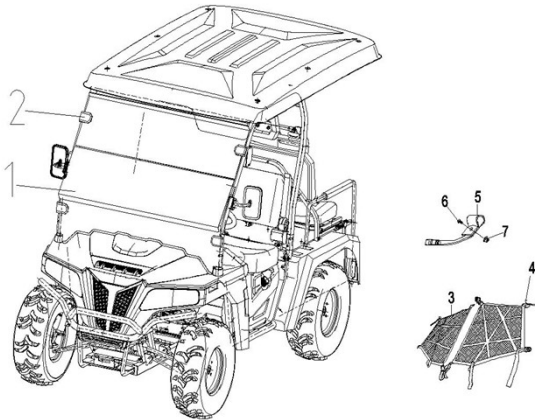

26 Windshield / Mesh Door 挡风玻璃, 网门

REF. NO.	PART NO.	PART NAME
1	4UB1-70710-00	Windshield ASSY
2	4UB1-70720-00	Windshield Hold Hoop
3	4UB1-70810-00	Mesh Door (L)
4	4UB1-70820-00	Mesh Door (R)
5	4UB1-70821-00	Safety Net Buckle (右)
6	GB/T 5789 M6×16	FLANGE BOLT M6X16
7	GB/T 6187.1 M6	NUT M6

27 REAR SEAT ASSY 后排座

REF. No.	PART No.	PART NAME
1	4UB1-61050-00	Backrest Assy
2	4UB1-61010-00	Rear Passenger, Bracket