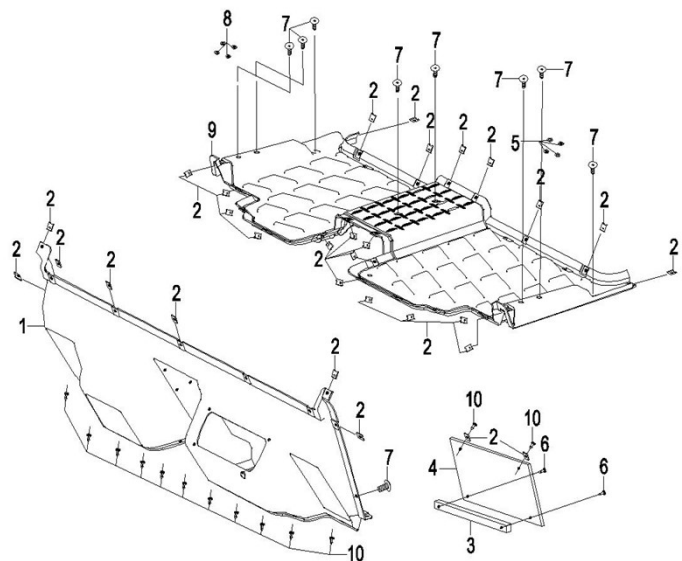

16	4UB1-7112200	Meter Cover
17	4UB1-71123-00	Meter Plastic Holder
18	4UB1-71124-00	Middle Glove Box

5 SIDE COVER

侧盖围板

REF. NO.	PART NO.	PART NAME
1	4UB1-71241-00	Seat, Cover Plate, L
2	GB/T 973 M6×16	Screw M6×16 (GB/T 973)
3	4UB1-71113-00	Fixed Hood Ring
4	GB/T 973 M6×16	Screw M6×16 (GB/T 973)
5	GB/T 973 M6×16	Screw M6×16 (GB/T 973)
6	4UB1-71231-00	Seat, Cover Plate, Front
7	QC/T 608 M6	Spring Nut M6 (QC/T 608)
8	4UB1-71242-00	Seat, Cover Plate, R

6 SHAND

脚踏板

REF. NO.	PART NO.	PART NAME
1	4UB1-71252-00	Floor Cover, Foot Rest, Front
2	QC/T 608 M6	Spring Nut M6 (QC/T 608)
3	4UB1-71263-00	Retaining Rubber Clip
4	4UB1-71262-10	Retaining rubber
5	GB/T 96.1 10	Washer 10(GB/T 96.1)
6	GB/T 845 ST4.8×19	Screw ST4.8×19 (GB/T 845)
7	GB/T 973 M6×16	Screw M6×16 (GB/T 973)
8	GB/T 96.1 5	Washer 5(GB/T 96.1)
9	4UB1-71251-00	Foot Plate
10	GB/T 973 M6×16	Screw M6×16 (GB/T 973)