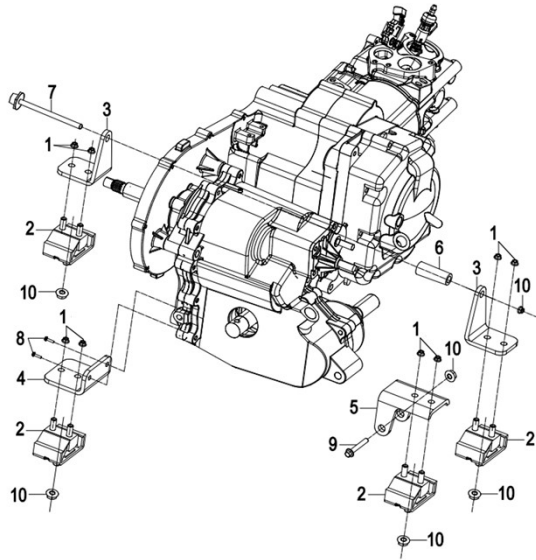

## Speaker Assy

音响

REF. NO.	PART NO.	PART NAME
1	4UB1-86100-00	Bluetooth Speaker
2	4UB1-86101-00	Speaker mounting plate
3	9151306016281300	Bolt M6×16 (GB/T 5783)
4	9330306013241300	Nut M6 (GB/T 6187.1)

REF. NO.	PART NO.	PART NAME
1	4UB1-42620-10	Shift Push Cable, Assy
2	4UB1-42610-20	Front Brake Caliper Body, R
2-1	4UB1-42611-00	Knob Shifter
3	4UB1-42601-00	Alxe Of The Shifter
4	9500325025002300	Cotter Pin 2.5×25

17 ENGINE MOUNTING SYSTEM

发动机安装系统

REF. NO.	PART NO.	PART NAME
1	GB/T 6187.1 M8	Nut M8 (GB/T 6187.1)
2	4UB1-22150-00	Engine Cushion Rubber
3	4UB1-22110-00	Engine Front Bracket
4	4UB1-22120-00	Gear Box Bracket, L
5	4UB1-22130-10	Gear Box Bracket, R
6	4UB1-22140-00	Engine Front Bracket Sleeve
7	4UB1-22160-00	Bolt M10×1.25×210
8	GB/T 5789 M10×1.25×20	Bolt M10×1.25×20 (GB/T 5789)
9	4UB1-22102-00	Lower A arm mounting shaft, Rear
10	GB/T 6187.2 M10×1.25	Nut M10×1.25 (GB/T 6187.2)