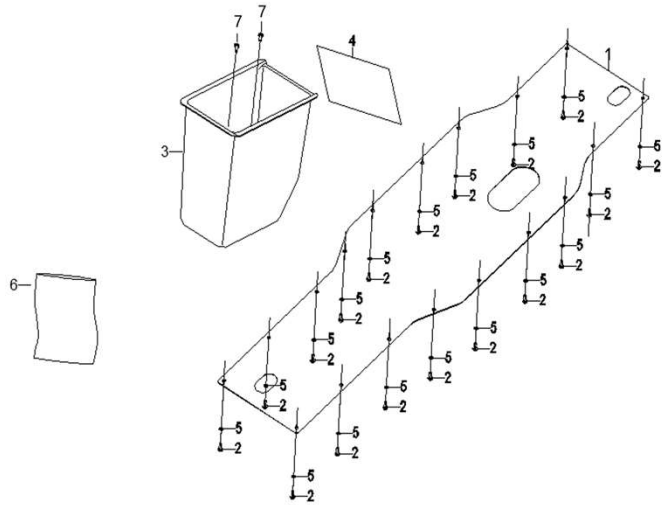

7 CHASSIS SHIELD

底盘护板

REF. NO.	PART NO.	PART NAME
1	4UB1-79261-00	Chassis Protection Plate
2	GB/T 973 M6×16	Screw M6×16 (GB/T 973)
3	4UB1-79221-00	Storage Box
4	4UB1-58808-00	Storage Box Heat Protection Plate
5	GB/T 96.1 8	Washer 8 (GB/T 96.1)
6	4UB1-75521-00	Tool bags
7	GB/T 973 M6×16	Screw M6×16 (GB/T 973)