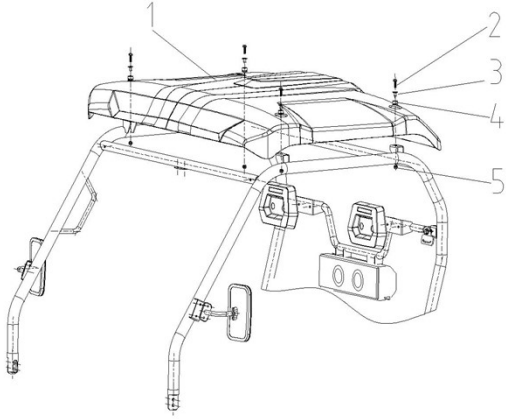

1 BOX ASSY

货箱总成

REF. NO.	PART NO.	PART NAME
1	4UB1-63100-00	Cargo Box Assy
2	4UB1-63180-00	Box Cover,Front
3	GB/T 5789 M8×45	Bolt M8×45 (GB/T 5789)
4	GB/T 6187.1 M8	Nut M8 (GB/T 6187.1)
5	4UB1-63170-00	Box Cover,Right
6	4UB1-63120-00	Box Cover,Floor
7	4UB1-63160-00	Box Cover,Left
8	4UB1-63140-00	Box Cover,Rear
9	GB/T 6187.1 M6	Nut M6 (GB/T 6187.1)
10	4UB1-60113-00	Rubber Ring
11	4UB1-45503-00	Parking Handle Axis
12	4UB1-63036-00	Box Cable
13	4UB1-63001-00	Pin Axle
14	GB/T 623 4×75	B Pin 4×75
15	4UB1-63020-00	Damper
16	GB/T91 2.5×50	B Pin 2.5×50
17	4UB1-63010-00	Rubber Stopper
18	GB/T 6173 M8	Nut M8 (GB/T 6173)
19	GB/T 5789 M8×20	Bolt M8×20 (GB/T 5789)
20	4UB1-63106-00	Holder,Latch
21	GB/T 5789 M6×16	Bolt M6×16 (GB/T 5789)
22	4UB1-63150-20	Latch ASSY
23	4UB1-63107-30	Latch Rubber Sleeve
24	4UB1-63105-00	Spring
25	4UB1-63026-00	Hook Plate
26	4UB1-74409-10	Reflecting Film(Red)
27	4UB1-63037-0001	Plastic Sleeve
28	GB/T 5789 M6×35	Bolt M6×35 (GB/T 5789)
29	4UB1-63030-00	Holder Stick ASSY
30	4UB1-63002-00	Cushion rubber
31	4UB1-63192-00	Handrail
32	4UB1-63038-00	Hook
33	4UB1-76876-00	Plug 50*25
34	4UB1-76877-00	Plug 25*25
35	4UB1-63281-00	Tail light Bracket
36	4UB1-80140-10	LED Tail Light,R(Driver Side)
37	4UB1-80150-10	LED Tail Light,R(Passenger Side)
38	4UB1-63381-00	Reverse Camera Bracket
39	4UB1-86901-00	Reverse Camera
40	GB/T 5789 M6×12	Bolt M6×12 (GB/T 5789)
41	GB/T 6175 M4	Nut M4
42	GB/T 818 M3×12	Bolt M3×12 (GB/T818)
43	GB/T 6175 M3	Nut M3

2 Shrot Roof

短顶棚

REF. NO.	PART NO.	PART NAME
----------	----------	-----------

1	4UB1-70601-00	Short Roof
2	GB/T 16674.1 M8×25	Bolt M8×25 (GB/T 16674.1)
3	4UB1-78103-00	Bush, Roof
4	4UB1-77602-00	Rubber, Roof
5	GB/T 6187.1 M8	Nut M8 (GB/T 6187.1)