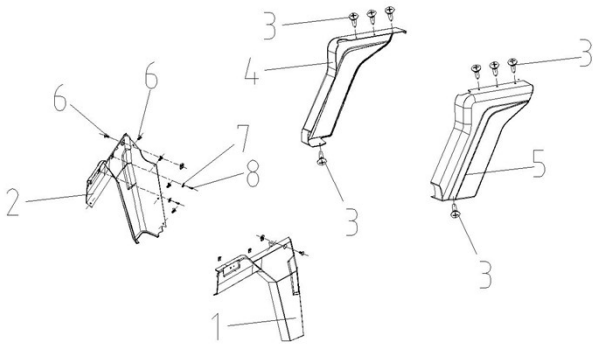

4 FENDER 挡泥板

REF. NO.	PART NO.	PART NAME
1	4UB1-71171-00	Front Fender, L
2	4UB1-71181-00	Front Fender, R
3	GB/T 973 M6×16	Screw M6×16 (GB/T 973)
4	4UB1-71291-00	Rear Fender, R (Box version only)
5	4UB1-71271-00	Rear Fender, L (Box version only)
6	GB/T 973 M6×16	Screw M6×16 (GB/T 973)
7	Q397A ST4.2	Spring Nut ST4.2 (Q397A)
8	GB/T 845 ST4.2×13	SCREW ST4.2×13 (GB/T 845)