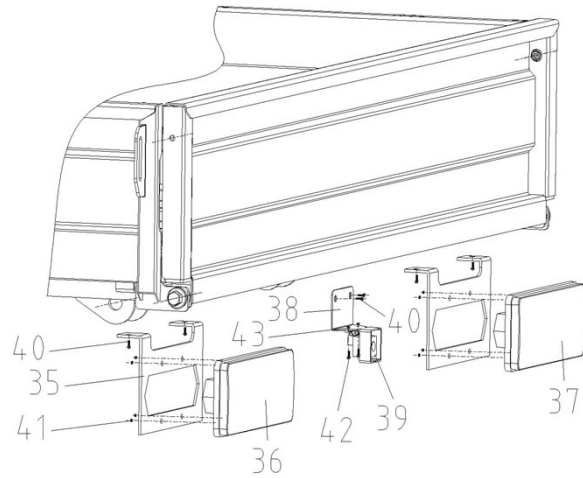

1 BOX ASSY

货箱总成

REF. NO.	PART NO.	PART NAME
1	4UB1-63100-00	Cargo Box Assy
2	4UB1-63180-00	Box Cover,Front
3	GB/T 5789 M8×45	Bolt M8×45 (GB/T 5789)
4	GB/T 6187.1 M8	Nut M8 (GB/T 6187.1)
5	4UB1-63170-00	Box Cover,Right
6	4UB1-63120-00	Box Cover,Floor
7	4UB1-63160-00	Box Cover,Left
8	4UB1-63140-00	Box Cover,Rear
9	GB/T 6187.1 M6	Nut M6 (GB/T 6187.1)
10	4UB1-60113-00	Rubber Ring
11	4UB1-45503-00	Parking Handle Axis
12	4UB1-63036-00	Box Cable
13	4UB1-63001-00	Pin Axle
14	GB/T 623 4×75	B Pin 4×75
15	4UB1-63020-00	Damper
16	GB/T91 2.5×50	B Pin 2.5×50
17	4UB1-63010-00	Rubber Stopper
18	GB/T 6173 M8	Nut M8 (GB/T 6173)
19	GB/T 5789 M8×20	Bolt M8×20 (GB/T 5789)
20	4UB1-63106-00	Holder,Latch
21	GB/T 5789 M6×16	Bolt M6×16 (GB/T 5789)
22	4UB1-63150-20	Latch ASSY
23	4UB1-63107-30	Latch Rubber Sleeve
24	4UB1-63105-00	Spring
25	4UB1-63026-00	Hook Plate
26	4UB1-74409-10	Reflecting Film(Red)
27	4UB1-63037-0001	Plastic Sleeve
28	GB/T 5789 M6×35	Bolt M6×35 (GB/T 5789)
29	4UB1-63030-00	Holder Stick ASSY
30	4UB1-63002-00	Cushion rubber
31	4UB1-63192-00	Handrail
32	4UB1-63038-00	Hook
33	4UB1-76876-00	Plug 50*25
34	4UB1-76877-00	Plug 25*25
35	4UB1-63281-00	Tail light Bracket
36	4UB1-80140-10	LED Tail Light,R(Driver Side)
37	4UB1-80150-10	LED Tail Light,R(Passenger Side)
38	4UB1-63381-00	Reverse Camera Bracket
39	4UB1-86901-00	Reverse Camera
40	GB/T 5789 M6×12	Bolt M6×12 (GB/T 5789)
41	GB/T 6175 M4	Nut M4
42	GB/T 818 M3×12	Bolt M3×12 (GB/T818)
43	GB/T 6175 M3	Nut M3

2 Shrot Roof

短顶棚

REF. NO.	PART NO.	PART NAME
----------	----------	-----------

1	4UB1-70601-00	Short Roof
2	GB/T 16674.1 M8×25	Bolt M8×25 (GB/T 16674.1)
3	4UB1-78103-00	Bush, Roof
4	4UB1-77602-00	Rubber, Roof
5	GB/T 6187.1 M8	Nut M8 (GB/T 6187.1)