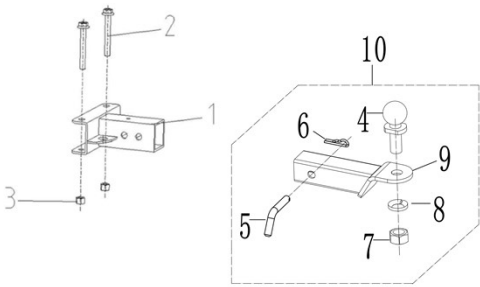

2 Shrot Roof

短顶棚

REF. NO.	PART NO.	PART NAME
----------	----------	-----------

1	4UB1-70601-00	Short Roof
2	GB/T 16674.1 M8×25	Bolt M8×25 (GB/T 16674.1)
3	4UB1-78103-00	Bush, Roof
4	4UB1-77602-00	Rubber, Roof
5	GB/T 6187.1 M8	Nut M8 (GB/T 6187.1)

3 Rear Tow Hitch Assy 后拖挂总成

REF. No.	PART No.	PART NAME
1	4UB1-59600-00	Rear Towing Frame
2	GB/T 5789 M12×1.25×85	Bolt M12×1.25×85 (GB/T 5789)
3	GB/T 6187.1 M12	Nut M12 ×1.25(GB/T 6187.1)
4	4UB1-59101-00	Ball Head
5	4UB1-59102-00	Fixed pin
6	4UB1-59105-00	R Pin
7	4UB1-59104-00	Nut
8	GB/T93 26mm	Spring Washer
9	4UB1-59103-00	Tow bar
10	4UB1-59100-00	Tow Hitch Assy