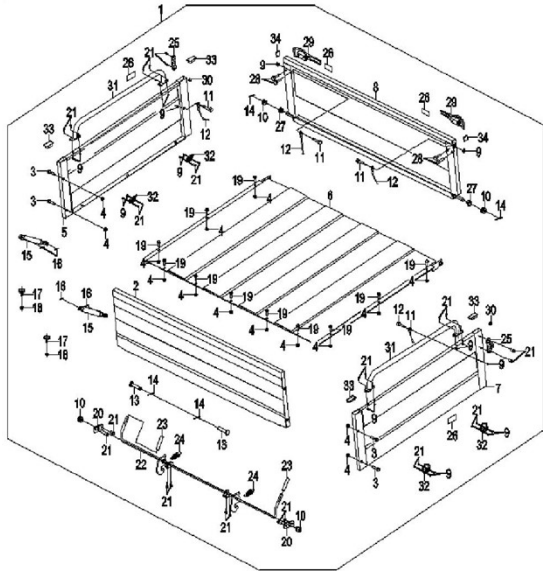

1 BOX ASSY

货箱总成

REF. NO.	PART NO.	PART NAME
1	4UB1-63100-00	Cargo Box Assy
2	4UB1-63180-00	Box Cover,Front
3	GB/T 5789 M8×45	Bolt M8×45 (GB/T 5789)
4	GB/T 6187.1 M8	Nut M8 (GB/T 6187.1)
5	4UB1-63170-00	Box Cover,Right
6	4UB1-63120-00	Box Cover,Floor
7	4UB1-63160-00	Box Cover,Left
8	4UB1-63140-00	Box Cover,Rear
9	GB/T 6187.1 M6	Nut M6 (GB/T 6187.1)
10	4UB1-60113-00	Rubber Ring
11	4UB1-45503-00	Parking Handle Axis
12	4UB1-63036-00	Box Cable
13	4UB1-63001-00	Pin Axle
14	GB/T 623 4×75	B Pin 4×75
15	4UB1-63020-00	Damper
16	GB/T91 2.5×50	B Pin 2.5×50
17	4UB1-63010-00	Rubber Stopper
18	GB/T 6173 M8	Nut M8 (GB/T 6173)
19	GB/T 5789 M8×20	Bolt M8×20 (GB/T 5789)
20	4UB1-63106-00	Holder,Latch
21	GB/T 5789 M6×16	Bolt M6×16 (GB/T 5789)
22	4UB1-63150-20	Latch ASSY
23	4UB1-63107-30	Latch Rubber Sleeve
24	4UB1-63105-00	Spring
25	4UB1-63026-00	Hook Plate
26	4UB1-74409-10	Reflecting Film(Red)
27	4UB1-63037-0001	Plastic Sleeve
28	GB/T 5789 M6×35	Bolt M6×35 (GB/T 5789)
29	4UB1-63030-00	Holder Stick ASSY
30	4UB1-63002-00	Cushion rubber
31	4UB1-63192-00	Handrail
32	4UB1-63038-00	Hook
33	4UB1-76876-00	Plug 50*25
34	4UB1-76877-00	Plug 25*25
35	4UB1-63281-00	Tail light Bracket
36	4UB1-80140-10	LED Tail Light,R(Driver Side)
37	4UB1-80150-10	LED Tail Light,R(Passenger Side)
38	4UB1-63381-00	Reverse Camera Bracket
39	4UB1-86901-00	Reverse Camera
40	GB/T 5789 M6×12	Bolt M6×12 (GB/T 5789)
41	GB/T 6175 M4	Nut M4
42	GB/T 818 M3×12	Bolt M3×12 (GB/T818)
43	GB/T 6175 M3	Nut M3

2 Shrot Roof

短顶棚

REF. NO.	PART NO.	PART NAME
----------	----------	-----------

1	4UB1-70601-00	Short Roof
2	GB/T 16674.1 M8×25	Bolt M8×25 (GB/T 16674.1)
3	4UB1-78103-00	Bush, Roof
4	4UB1-77602-00	Rubber, Roof
5	GB/T 6187.1 M8	Nut M8 (GB/T 6187.1)